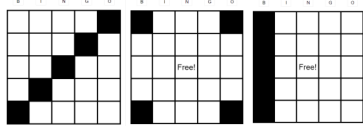

Regular Bingos in games 1-2, 4-7, 9-10, 12

Straight Line or 4 Corners

Welcome!

Tues-Fri, Sun—1pm, 3pm, 6pm, 8pm
Saturday—1pm, 3pm, 6pm

(Ask staff about 8pm Saturday Spectacular Session—Dbl Payouts!)
 Starting 1/9/24

- 1. Blue 6-Face Sheet
Regular Bingo—Straight Line or 4 Corners \$99
- 2. Orange 6-Face Sheet
Double Bingo—2 Straight Lines or 4 Corners \$99
- 3. **Black 3-Face Sheet—Extra 3-Face \$1 Each \$200**
Large Diamond with Wild Ball
- 4. Green 6-Face Sheet
Regular Bingo—Straight Line or 4 Corners \$99
- 5. **Purple 3-Face Sheet—Extra 3-Face \$2 each**
Fox Trot Game—Regular Bingo or 4 Corners \$99
Double Bingo \$99
Triple Bingo \$200
- 6. Yellow 6-Face Sheet
Regular Bingo—Straight Line or 4 Corners \$99
- 7. Pink 6-Face Sheet
Double Bingo—2 Straight Lines or 4 Corners \$99
- 8. **Double Action, Special Sheet—Extras \$1 each \$200**
23 and Free, Blackout except 1

- 9. Grey 6-Face Sheet
Regular Bingo—Straight Line or 4 Corners \$99
- 10. Olive 6-Face Sheet
Double Bingo—2 Straight Lines or 4 Corners \$99
- 11. **Bonanza—Blue Extras \$2 each, Trade-ins 2 for \$1**
Special Break Open Blackout Progressive.
Pre-call 45 balls. Starts at \$500 in 50 numbers,
increases \$100 per session until \$2000 then
numbers increase each day until #57
Consolation Up To \$2000 \$200
- 12. Red 6-Face Sheet
Double Bingo—2 Straight Lines or 4 Corners \$99
- 13. **Aqua 3-Face Sheet—Extra 3-Face \$2 each \$200**
Foxhole Game—Letter F
- 14. **Tan 6-Face Sheet & Red, White and Blue 3-Face**
Red, White & Blue Extras \$2 Each
Game #1—Small Picture Frame \$99
Game #2—Jackpot Blackout
Tan Blackout \$500
Red Blackout \$600
White Blackout \$700
Blue Blackout \$1000