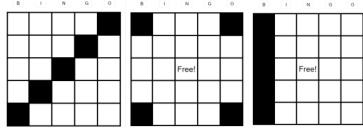

Regular Bingos in games 1-2, 4-7, 9-10, 12

Straight Line or 4 Corners

Welcome!
Saturday Spectacular
Sat 8pm
 Starting 1/13/24

- 1. Blue 6-Face Sheet
 Regular Bingo—Straight Line or 4 Corners \$200
- 2. Orange 6-Face Sheet
 Double Bingo—2 Straight Lines or 4 Corners \$200
- 3. **Black 3-Face Sheet—Extra 3-Face \$1 Each** **\$400**
Large Diamond with Wild Ball
- 4. Green 6-Face Sheet
 Regular Bingo—Straight Line or 4 Corners \$200
- 5. **Purple 3-Face Sheet—Extra 3-Face \$2 each**
Fox Trot Game—Regular Bingo or 4 Corners **\$99**
Double Bingo **\$200**
Triple Bingo **\$200**
- 6. Yellow 6-Face Sheet
 Regular Bingo—2 Straight Line or 4 Corners \$200
- 7. Pink 6-Face Sheet
 Double Bingo—2 Straight Lines or 4 Corners \$200
- 8. **Double Action, Special Sheet—Extras \$1 each**
23 and Free, Blackout except 1 **\$400**

- 9. Grey 6-Face Sheet
 Regular Bingo—Straight Line or 4 Corners \$200
- 10. Olive 6-Face Sheet
 Double Bingo—2 Straight Lines or 4 Corners \$200
- 11. **Bonanza—Blue Extras \$2 each, Trade-ins 2 for \$1**
Special Break Open Blackout Progressive.
Pre-call 45 balls. Starts at \$500 in 50 numbers,
increases \$100 per session until \$2000 then
numbers increase each day until #57 **Up To \$2000**
Consolation **\$400**
- 12. Red 6-Face Sheet
 Double Bingo—2 Straight Lines or 4 Corners \$200
- 13. **Aqua 3-Face Sheet—Extra 3-Face \$2 each**
Foxhole Game—Letter F **\$400**
- 14. **Tan 6-Face Sheet & Red, White and Blue 3-Face**
Game #1—Small Picture Frame **\$200**
- Game #2—Jackpot Blackout—Red, White & Blue Extras \$2 each**
Tan Blackout **\$1000**
Red Blackout **\$1100**
White Blackout **\$1199**
Blue Blackout **\$2000**